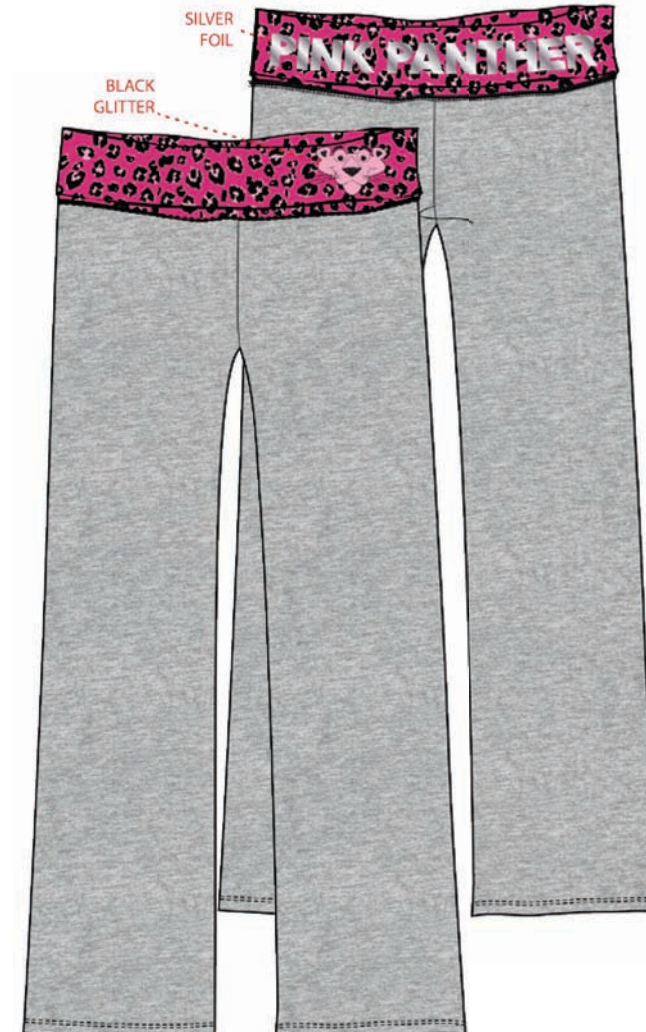

PP GLAM YOGA
ROLLOVER YOGA PANT - LIGHT PINK

PP LEOPARD
ROLLOVER YOGA PANT - HEATHER GRAY

PINK PANTHER LETTERS
ROLLOVER YOGA PANT - BLACK

BUILT FORD TOUGH
SOFT TOUCH FLEECE PANT - NAVY

LOVE MY FORD STACK
SOFT TOUCH FLEECE PANT - WHITE