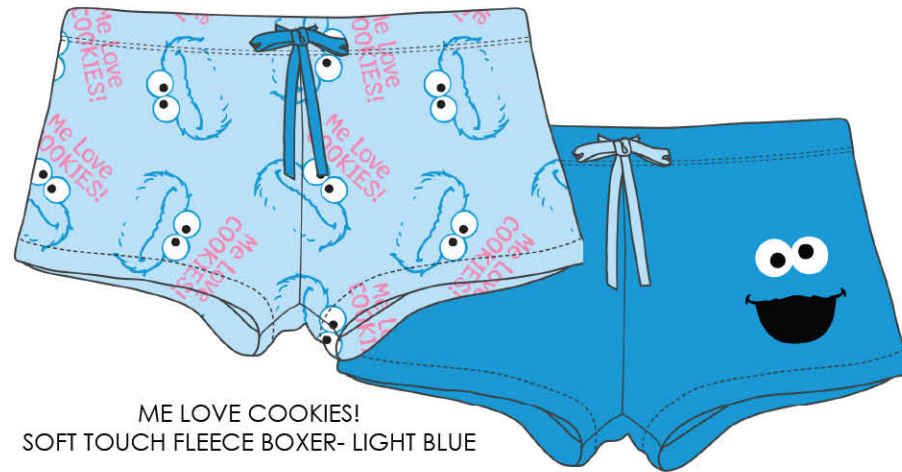

ADDICTED TO LOVE

WALMART S1 2013
100% POLYESTER SOFT TOUCH FLEECE / 190 GSM

ME LOVE COOKIES!
SOFT TOUCH FLEECE BOXER- LIGHT BLUE

COOKIE SPOT
SOFT TOUCH FLEECE BOXER- BLUE