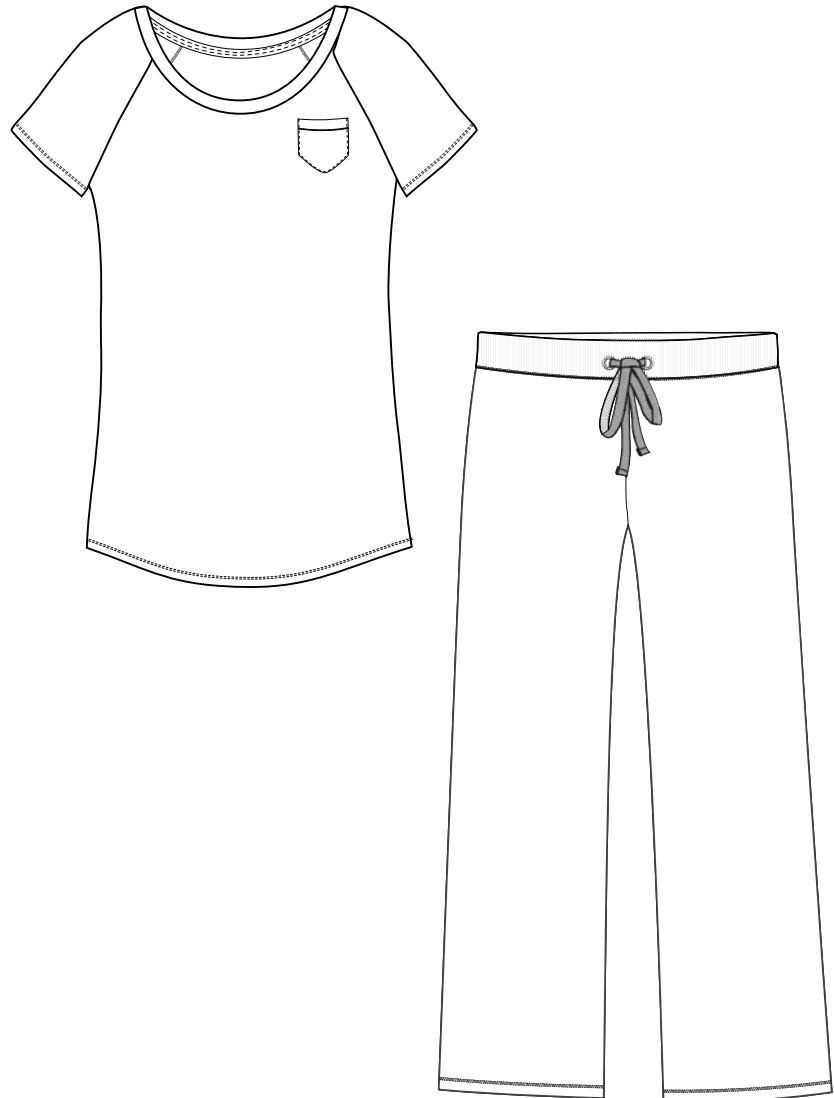

Treatments/Description:

- GLITTER INKS
- RAINBOW FOILS
- NEON COLORS

1. CHARACTERS :
2. SESAME STREET
   - FRAGGLE ROCK
   - DR. SEUSS
   - PINK PANTHER