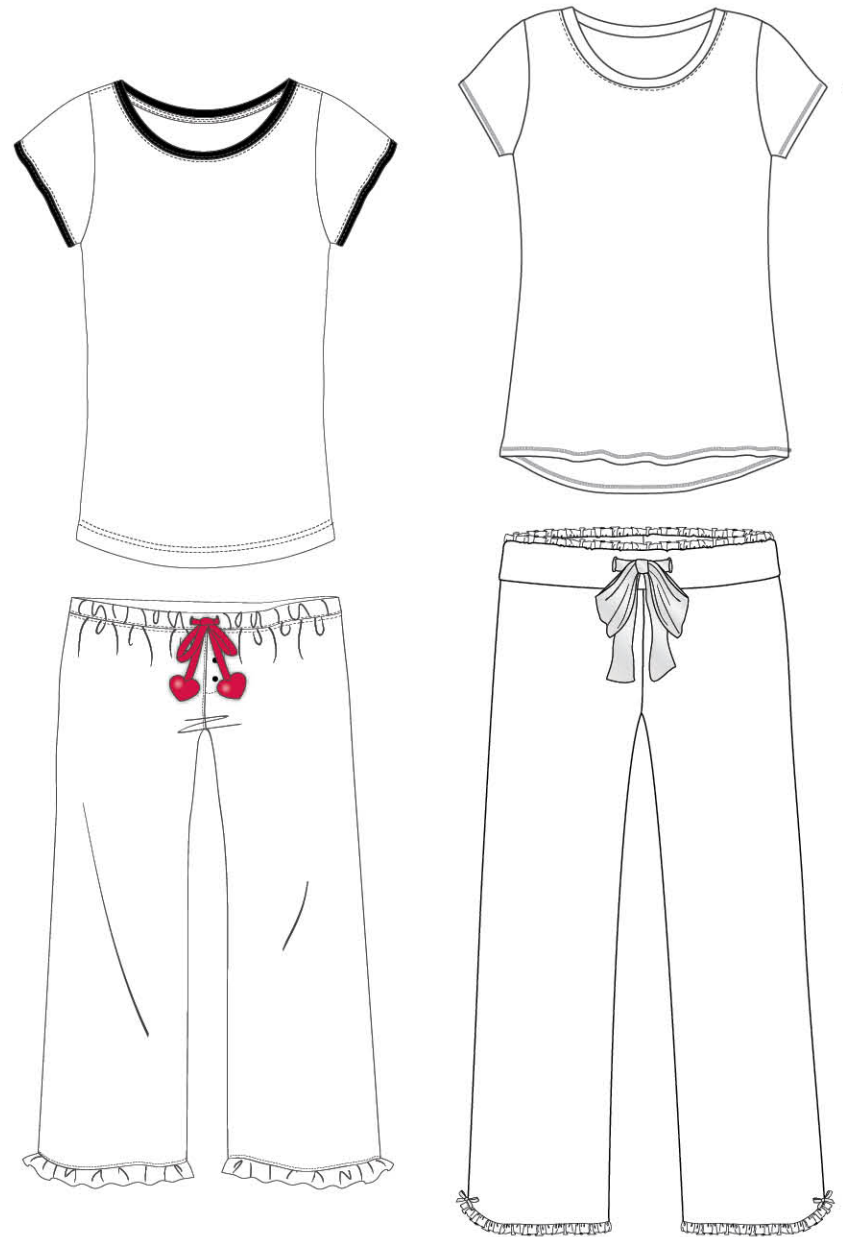

ADDICTED TO LOVE