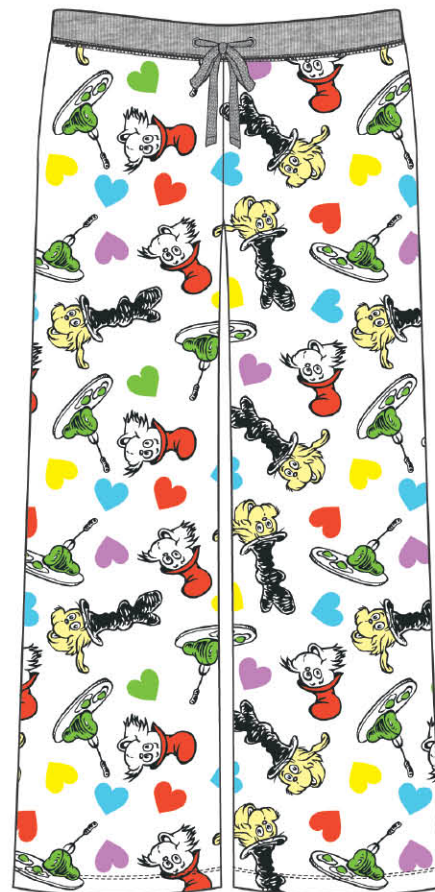

HEARTS GREEN EGGS
LT WT FRENCH TERRY
SLEEP PANT- WHITE