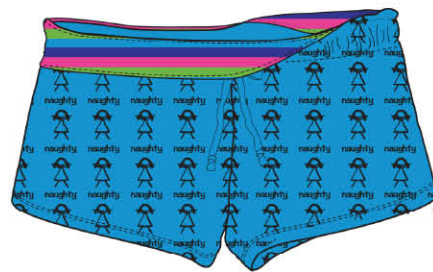

NAUGHTY GIRL
SPORTY ROLLOVER
SLEEP SHORT